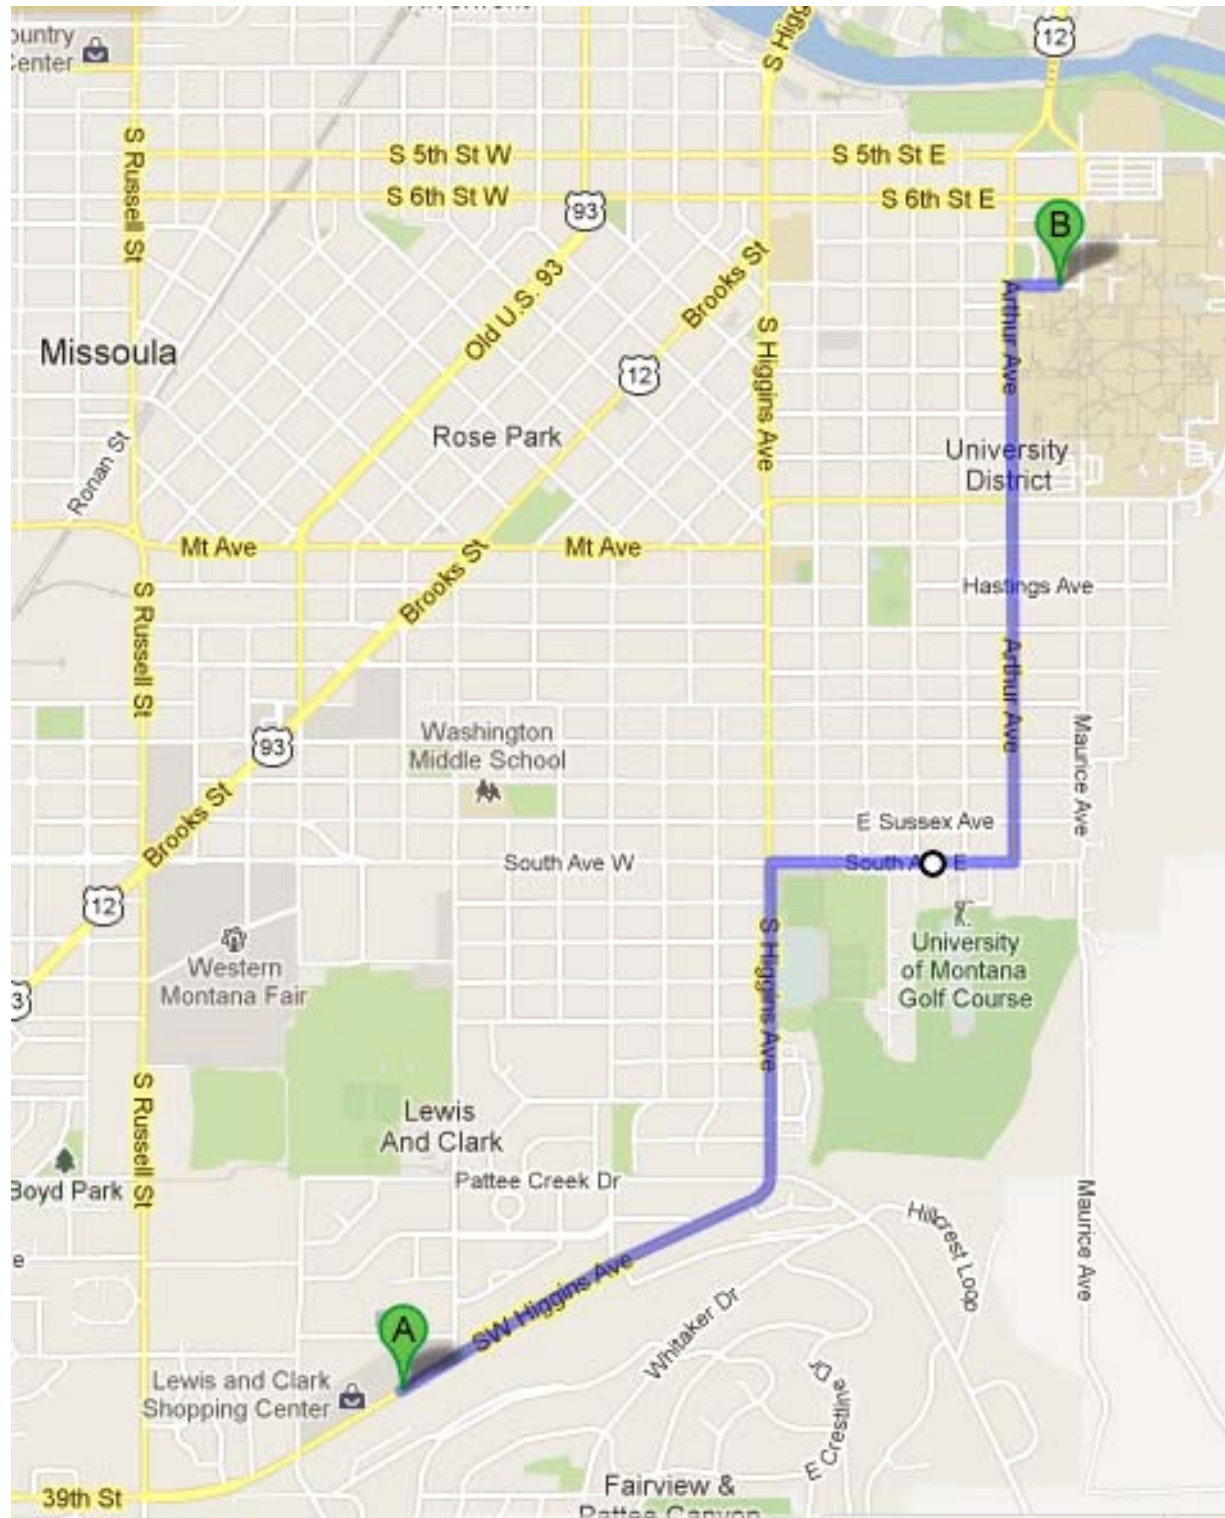

Traveling Between Rural Institute Campus and Off-Campus Locations

On campus Address: 52 Corbin Hall, Missoula, MT 59812.

Off-campus Address: 700 SW Higgins Ave Suite 250, Missoula, MT 59803

Map showing best route between locations:

Directions from Campus to SW Higgins:

1. From campus, left onto Arthur Ave.
2. Turn right onto South Ave E.
3. Turn left onto S Higgins Ave. The road will curve and become SW Higgins Ave.
4. Turn Right into the parking lot at 700 SW Higgins Ave. Look for a big sign along the road announcing 'Rural Institute' and 'MonTECH.'

Directions from SW Higgins to Campus:

1. Head northeast on SW Higgins Ave. The road will curve and become S Higgins Ave.
2. Turn right onto South Ave E.
3. Turn left onto Arthur Ave.
4. We have one Rural Institute guest parking space in the in the parking lot for Corbin Hall (turn right into the Corbin Hall/ Jesse Hall parking lot), and 2 Rural Institute guest parking spaces in front of Brantley Hall (turn right onto Connell Ave). The guest parking spaces are signed as "Rural Institute Guest."